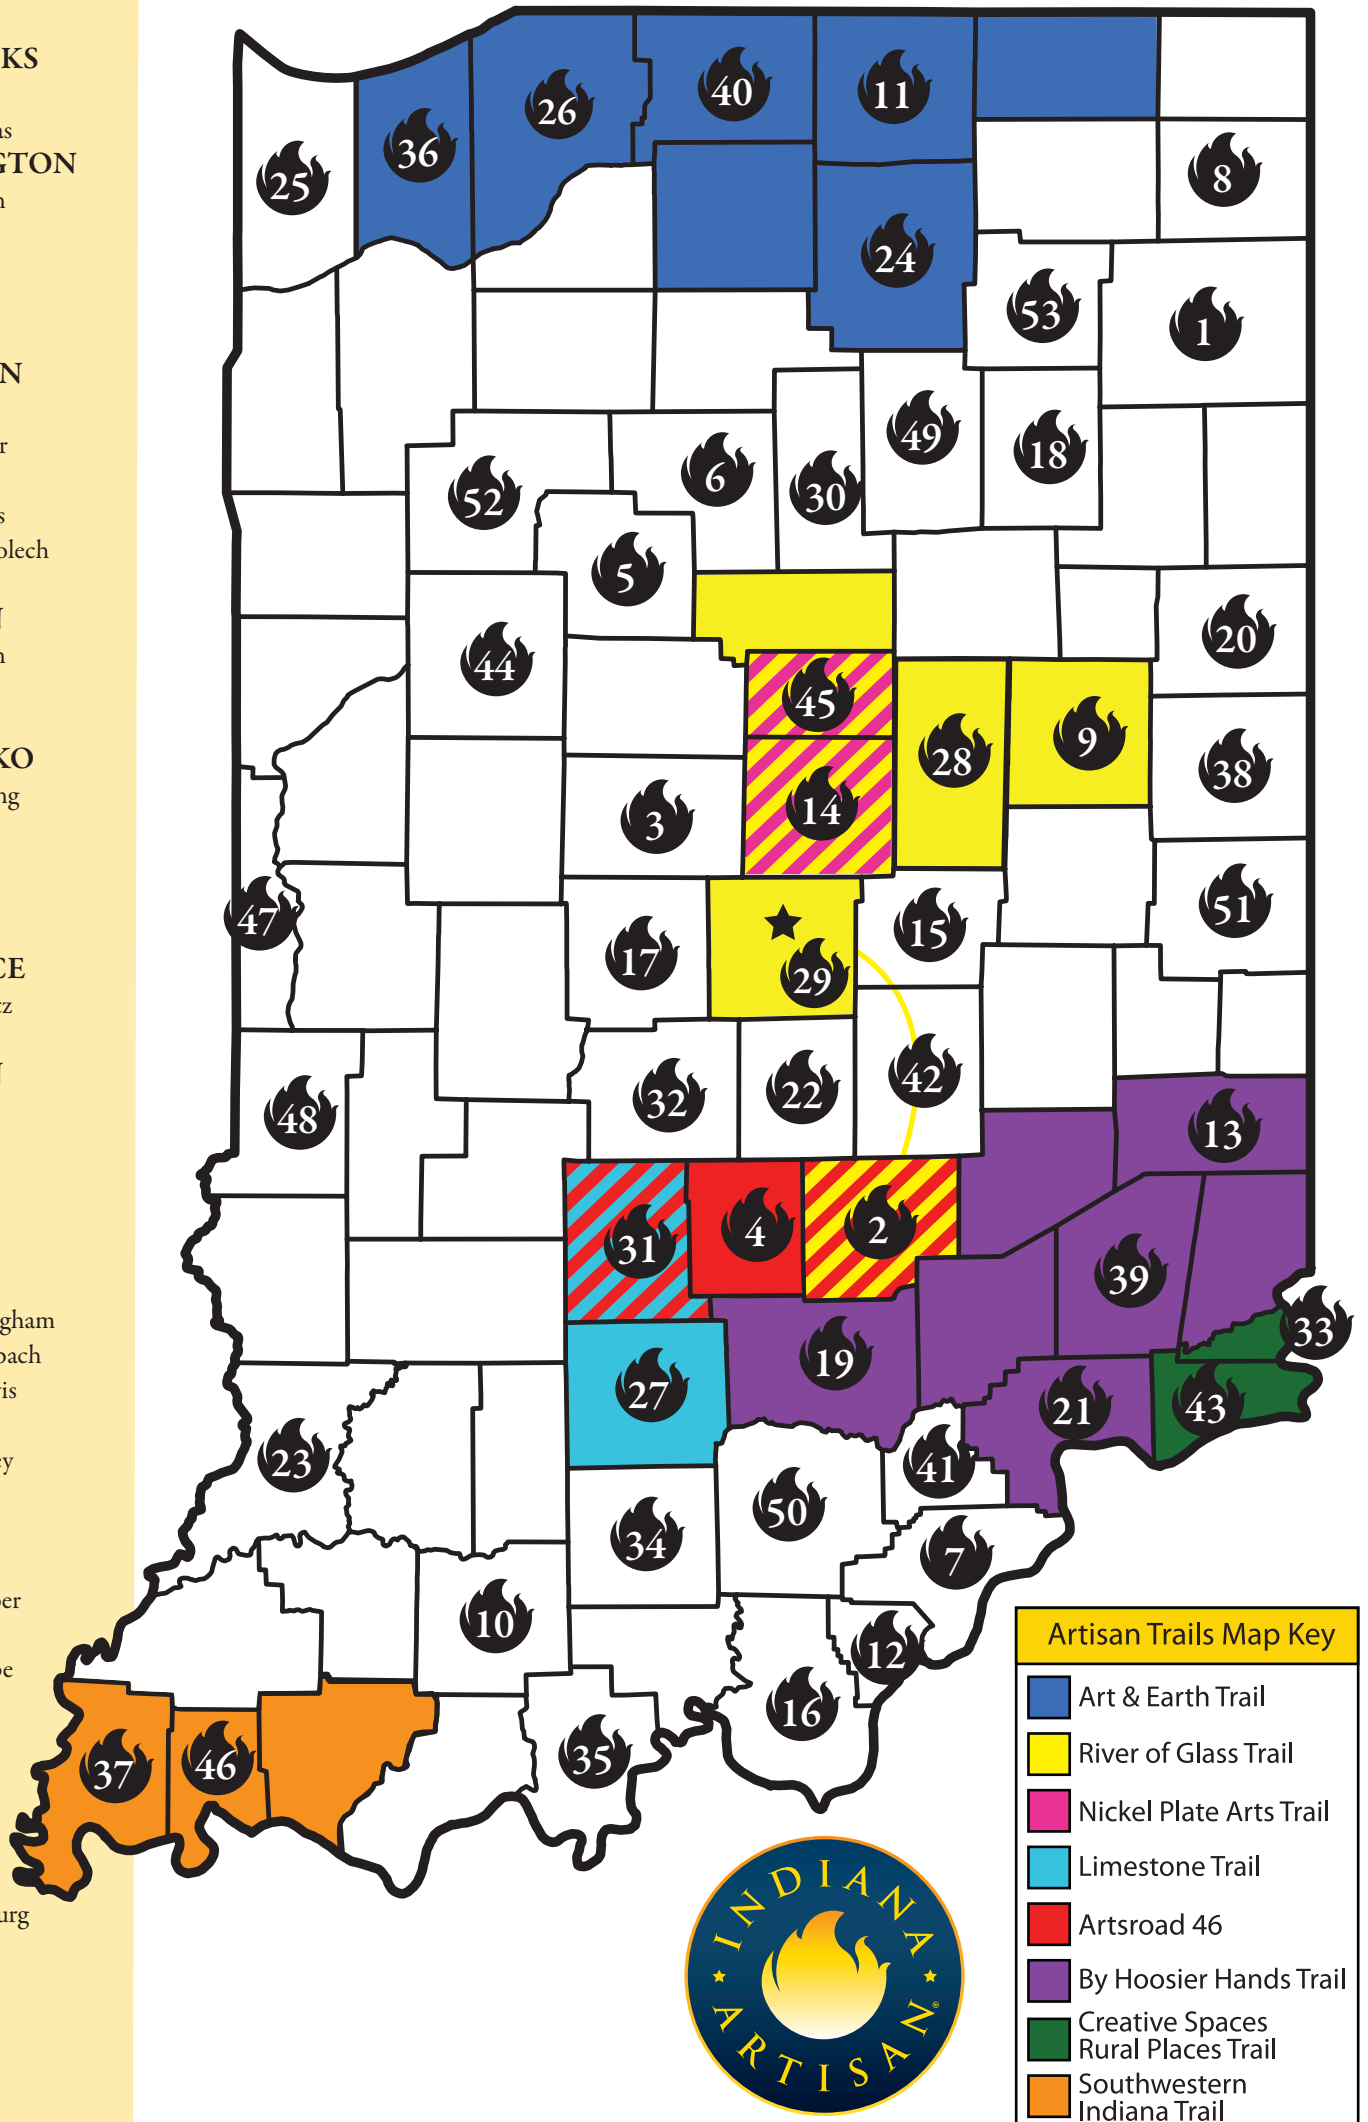

24. KOSCIUSKO

Terry Armstrong

25. LAKE

Diane Dills

26. LaPORTE

Steven Skinner

27. LAWRENCE

Charlotte Waltz
Sue Wilson

28. MADISON

Greg Adams
Tia Agnew

29. MARION

Lisa Atchison
Teri Barnett
David Berg
Cynthia Blasingham
Peggy Breidenbach
Mary Ann Davis
James Dupler
Meredith Easley
Erin Edds
John Fisher
Allison Ford
Elizabeth Garber
Rick Greiner
Elizabeth Guipe
Jayne Hoadley
Stuart Hobson
Ryan Hoffar
Nancy Lee
Nancy Miller
Peg Neal
Aaron Thornburg
Carrie Wild

30. MIAMI

Rose Brown
Susan Kline

31. MONROE

32. MORGAN

Donna Jo Copeland

33. OHIO

Vera Curnow
Kendal Miller
Pamela Rees

34. ORANGE

John Doty

35. PERRY

Donna Adams
Nita Claise
Gary & Barbara Dauby
Jason Emmons
Brad Smith

36. PORTER

Lynn Retson

37. POSEY

Thomas Wintczak

38. RANDOLPH

Judy Coe
Wayne Gaydos
Carol Strock Wasson

39. RIPLEY

Robin Dyer
Chaz Kaiser
Ed Kirschner

40. ST. JOSEPH

Laurie Balla
Laurel Isle
Steve Ross

41. SCOTT

Dorrel Harrison

42. SHELBY

Julie Bolejack
Janet Brewer

43. SWITZERLAND

Jerry Wallin
Sandra Wallin
Donna Weaver

44. TIPPECANOE

Mary Firestone
Lisa Hopkins
Al Knight
Lilly Marsh
Sara Vanderkleed

45. TIPTON

Joseph Rice
Lisa Sparks

46. VANDERBURGH

Karen S. Hampton
Larry Hampton

47. VERMILLION

Kenneth Palmer
Brooke Schmidt
Donna Thompson

48. VIGO

Gretchen Kraut
Marilyn Oehler

49. WABASH

Leigh Rowan

50. WASHINGTON

Carrie Strange

51. WAYNE

Linda & Nathan Jones
Daniel Sims

52. WHITE

Abbey Franks

53. WHITLEY

Lyn Ocken

Artisan Trails Map Key

- Art & Earth Trail
- River of Glass Trail
- Nickel Plate Arts Trail
- Limestone Trail
- Artsroad 46
- By Hoosier Hands Trail
- Creative Spaces Rural Places Trail
- Southwestern Indiana Trail